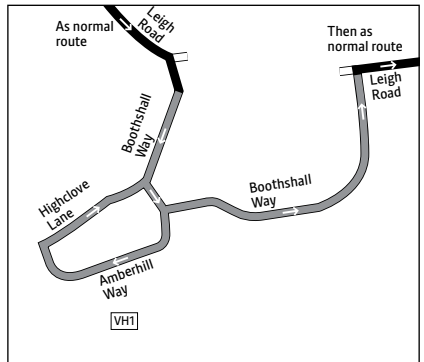

## Key

-  Bus route
-  Hail and ride: passengers can get on and off the bus wherever its safe
-  Direction of travel
-  Terminus

Route of journeys departing from Amberhill Way at 0700, 0730, 0800 and 0830