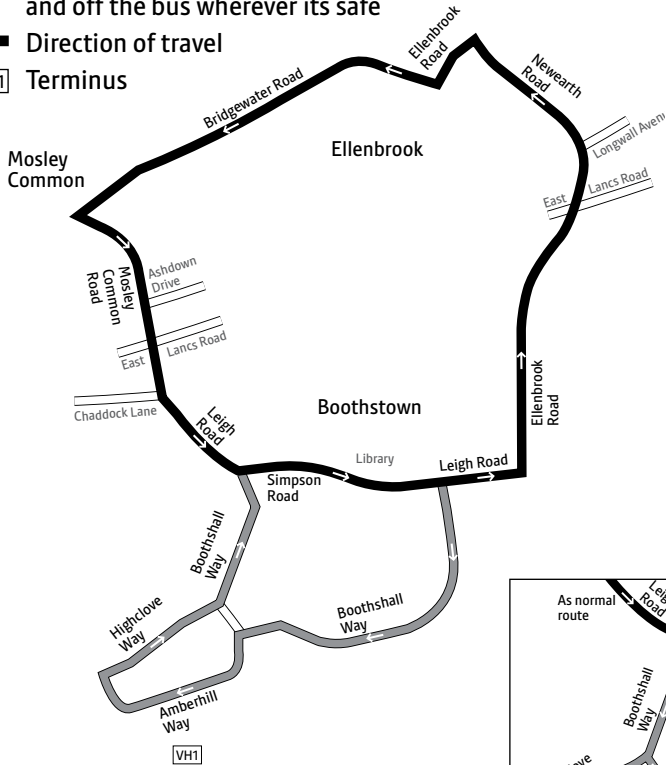

# VH1

## Key

-  Bus route
-  Hail and ride: passengers can get on and off the bus wherever its safe
-  Direction of travel
-  Terminus

Route of journeys departing from Amberhill Way at 0700, 0730, 0800 and 0830